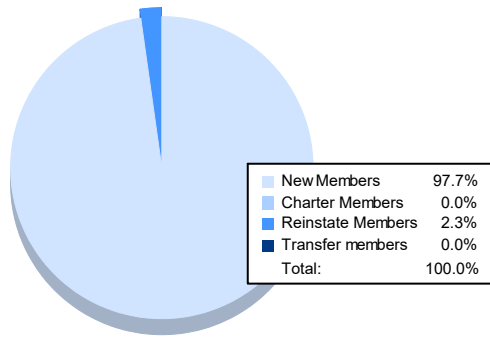

Year	New Clubs	Dropped Clubs	Gain/Loss Clubs	New Members	Charter Members	Reinstate Members	Transfer Members	Total Member Added	Total Members Dropped	Gain/Loss Members
2016-2017	1	0	1	109	22	1	5	137	87	50
2017-2018	0	0	0	95	0	1	5	101	94	7
2018-2019	2	0	2	91	43	2	11	147	78	69
2019-2020	0	0	0	67	0	0	8	75	97	-22
2020-2021	0	0	0	42	0	1	0	43	63	-20
<b>Average</b>	<b>1</b>	<b>0</b>	<b>1</b>	<b>81</b>	<b>13</b>	<b>1</b>	<b>6</b>	<b>101</b>	<b>84</b>	<b>17</b>

### Membership Composition June 2021 Cumulative